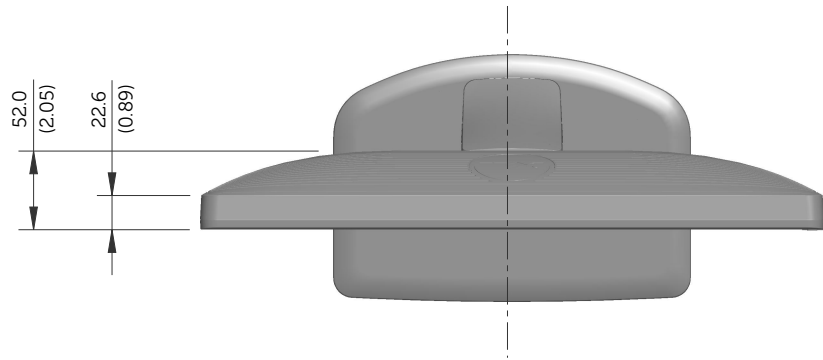

# E1913S Outline Dimensions

Norminal Dimensions  
Unit:mm(inch)

Back view of Monitor without stand

# E1913 Outline Dimensions

Nominal Dimensions  
Unit: mm (inch)

Back view of Monitor without stand