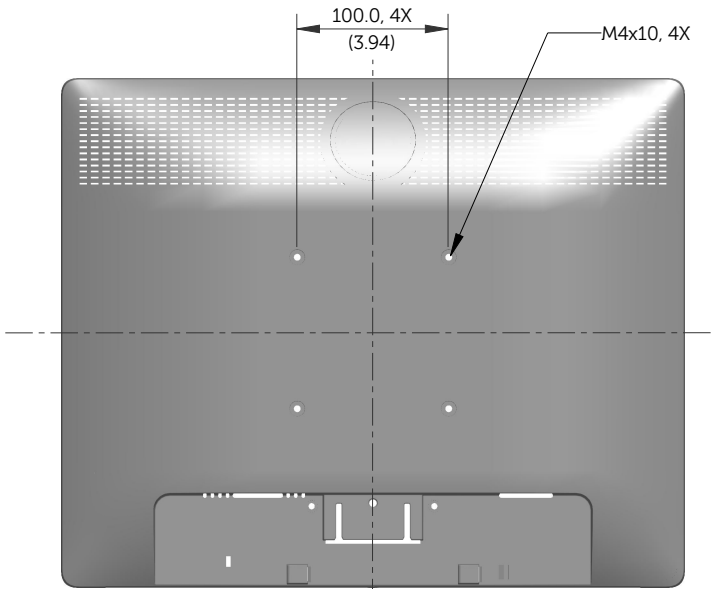

# E1913S Outline Dimensions

Norminal Dimensions  
Unit:mm(inch)

Back view of Monitor without stand

# E1913 Outline Dimensions

Nominal Dimensions  
Unit: mm (inch)

Back view of Monitor without stand