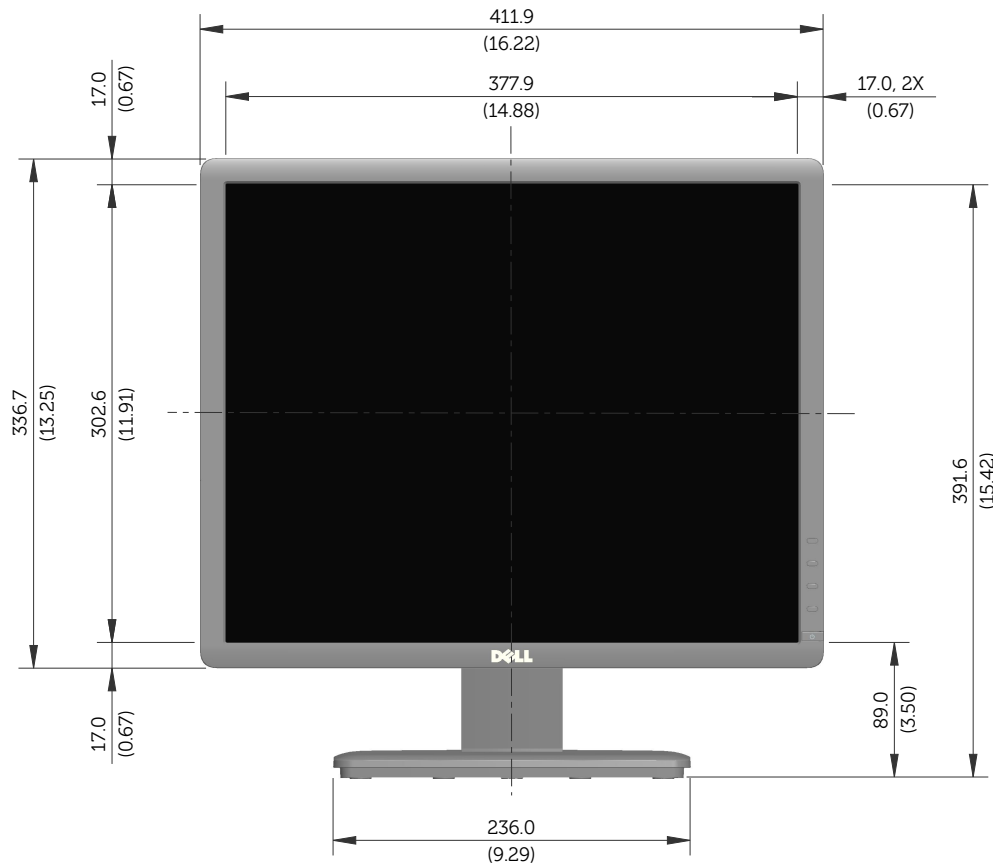

# E1913S Outline Dimensions

Norminal Dimensions  
Unit:mm(inch)

Back view of Monitor without stand

# E1913 Outline Dimensions

Nominal Dimensions  
Unit: mm (inch)

Back view of Monitor without stand