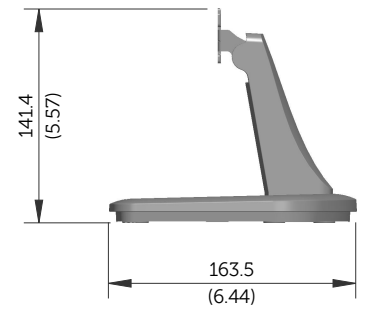

# E1913S Outline Dimensions

Norminal Dimensions  
Unit:mm(inch)

Back view of Monitor without stand

# E1913 Outline Dimensions

Nominal Dimensions  
Unit: mm (inch)

Back view of Monitor without stand