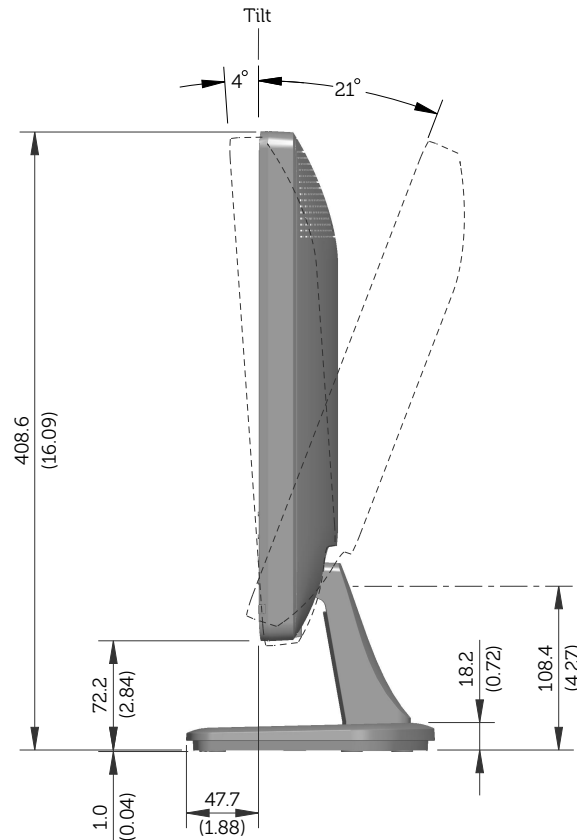

# E1913S Outline Dimensions

Norminal Dimensions  
Unit:mm(inch)

Back view of Monitor without stand

# E1913 Outline Dimensions

Nominal Dimensions  
Unit: mm (inch)

Back view of Monitor without stand