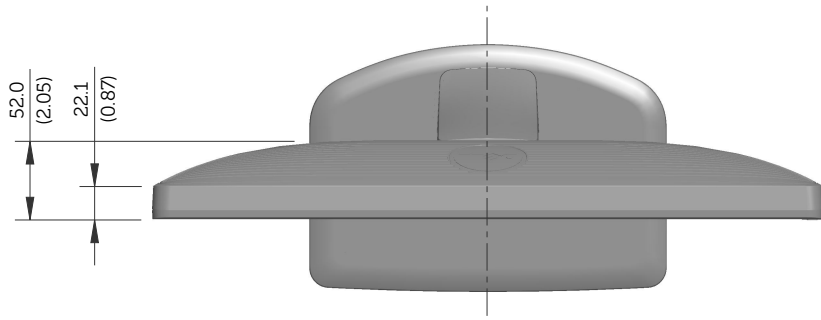

# E1913S Outline Dimensions

Norminal Dimensions  
Unit:mm(inch)

Back view of Monitor without stand

# E1913 Outline Dimensions

Nominal Dimensions  
Unit: mm (inch)

Back view of Monitor without stand