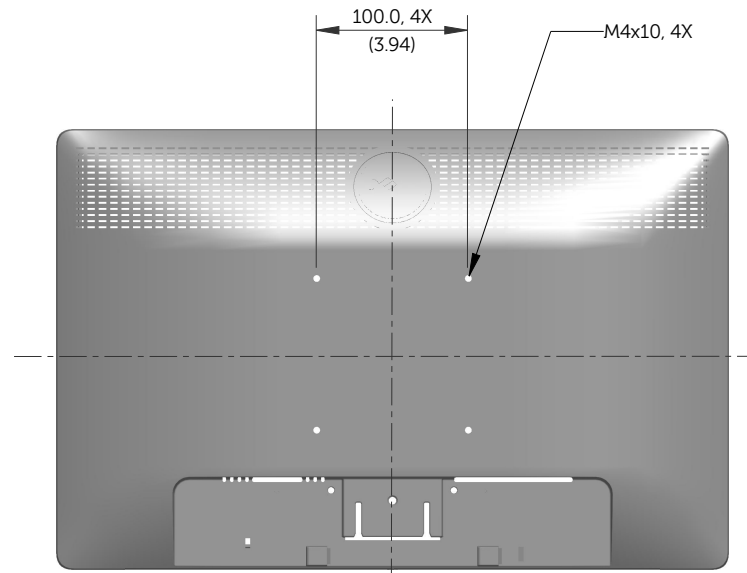

# E1913S Outline Dimensions

Norminal Dimensions  
Unit:mm(inch)

Back view of Monitor without stand

# E1913 Outline Dimensions

Nominal Dimensions  
Unit: mm (inch)

Back view of Monitor without stand